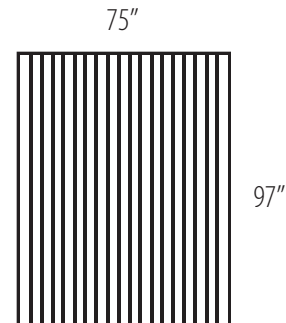

As indicated in the scale representations below, your billboard will be sliced into strips as it is applied to the Admobile tri-vision style billboards. There will be a very thin gap (approximately 3/16") between each 4 inch strip. This is typically not noticeable from normal viewing distances. Small type placed across a gap may not be readable. DO NOT USE SMALL TYPE.

SIDE PANEL

Final printed size: 146" x 85" (width x height)
 Number of 4" strips: 37

Photoshop setup: (select **"Image > Image Size..."** from the Photoshop menubar)

Pixel Dimensions: Width: 3650 pixels
 Height: 2125 pixels
 Document Size: Width: 12.167 inches
 Height: 7.083 inches
 Resolution: 300 pixels/inch

BACK PANEL

Final printed size: 75" x 97" (width x height)
 Number of 4" strips: 19

Photoshop setup: (select **"Image > Image Size..."** from the Photoshop menubar)

Pixel Dimensions: Width: 1875 pixels
 Height: 2425 pixels
 Document Size: Width: 6.25 inches
 Height: 8.083 inches
 Resolution: 300 pixels/inch

FRONT PANEL

Final printed size: 75" x 37" (width x height)
 Number of 4" strips: 19

Photoshop setup: (select **"Image > Image Size..."** from the Photoshop menubar)

Pixel Dimensions: Width: 1875 pixels
 Height: 925 pixels
 Document Size: Width: 6.25 inches
 Height: 3.083 inches
 Resolution: 300 pixels/inch